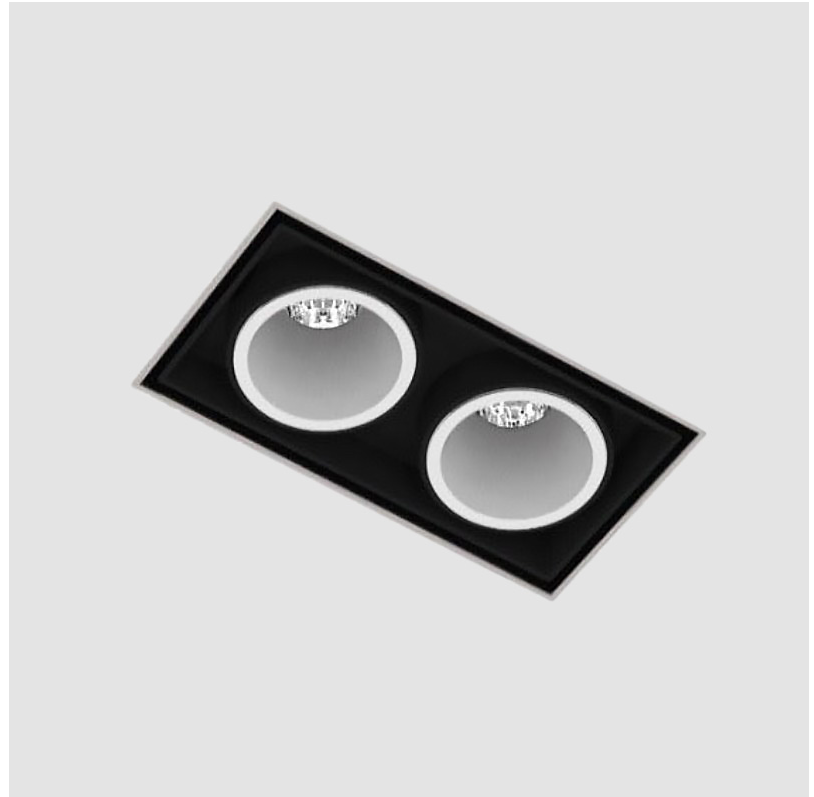

Holder Finish: WHI / BLK
Fixture Material: Aluminum Die Cast
Cut-out Measurements: 82mm / 3 1/4" x 42mm / 1 5/8"
Upon Request: Unique Ceiling Thickness

ELECTRICAL

Lamp Type: LED (Zhaga Standard)
Input Wattage (W): 7.7
Total Output Wattage (W): 6.6
Dimming: Tri-Mode (Non-Dimming and Phase Dimming (120Vac only) and 0-10V Dimming)
Driver Included: No
Driver Location: Remote
Driver Type: Constant Current - Universal
Driver Class: Class 2
Input Voltage (V): 120 - 277
Constant Current (MA): 1050

LED

Number of LEDs: 2
Color Temperature (°K): 2700 / 3000 / 3500 / 4000
Max. Delivered Lumen (lm): 319 / 348 / 356 / 363
Nominal Lumen (lm): 440 / 480 / 490 / 500
CRI: >90 CRI
Lamp Life (hrs): 50000
Upon Request: Special Color Temperature

OPTICAL

Reflector: 8 / 18 / 34
Upon Request: Special Beam Angles

RATINGS AND CERTIFICATIONS

Certified By: CSA Certified to UL and CSA Standards
Zaneen Group Inc. © 2024, 11800-388-3382, F-416-247-9319, www.zaneen.com

For international specifications by adding 'INT' at the end of the existing Model #. For assistance on 'custom' specifications, contact zteam@zaneen.com.
In a constant effort to supply the best product, we reserve the right to change specifications or materials without notice. The most recent specification sheets are found at zaneen.com

120mm
4 ¾"

12 ½ mm
½"

82mm x 42mm
3 ¼" x 1 ⅝"