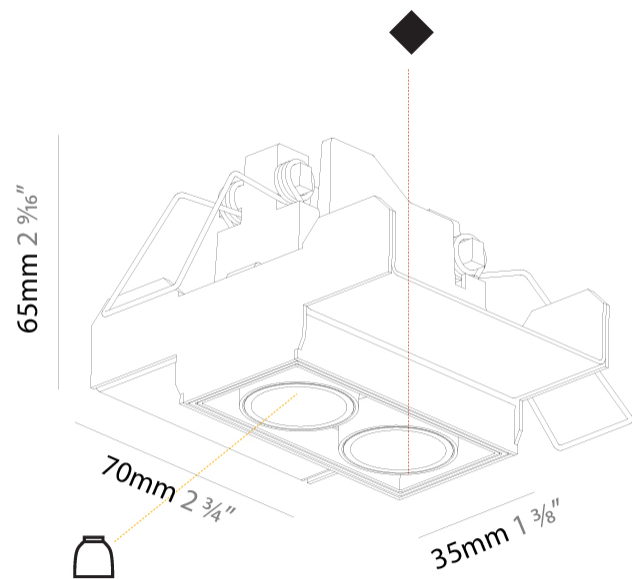

Holder Finish: WHI / BLK
Fixture Material: Aluminum Die Cast
Cut-out Measurements: 82mm / 3 1/4" x 42mm / 1 5/8"
Upon Request: Unique Ceiling Thickness

ELECTRICAL

Lamp Type: LED (Zhaga Standard)
Input Wattage (W): 7.7
Total Output Wattage (W): 6.6
Dimming: Tri-Mode (Non-Dimming and Phase Dimming (120Vac only) and 0-10V Dimming)
Driver Included: No
Driver Location: Remote
Driver Type: Constant Current - Universal
Driver Class: Class 2
Input Voltage (V): 120 - 277
Constant Current (MA): 1050

LED

Number of LEDs: 2
Color Temperature (°K): 2700 / 3000 / 3500 / 4000
Max. Delivered Lumen (lm): 319 / 348 / 356 / 363
Nominal Lumen (lm): 440 / 480 / 490 / 500
CRI: >90 CRI
Lamp Life (hrs): 50000
Upon Request: Special Color Temperature

OPTICAL

Reflector: 8 / 18 / 34
Upon Request: Special Beam Angles

RATINGS AND CERTIFICATIONS

Certified By: CSA Certified to UL and CSA Standards
Zaneen Group Inc. © 2024, 11800-388-3382, F-416-247-9319, www.zaneen.com

For international specifications by adding 'INT' at the end of the existing Model #. For assistance on 'custom' specifications, contact zteam@zaneen.com.
In a constant effort to supply the best product, we reserve the right to change specifications or materials without notice. The most recent specification sheets are found at zaneen.com

120mm
4 ¾"

12 ½ mm
½"

82mm x 42mm
3 ¼" x 1 ⅝"